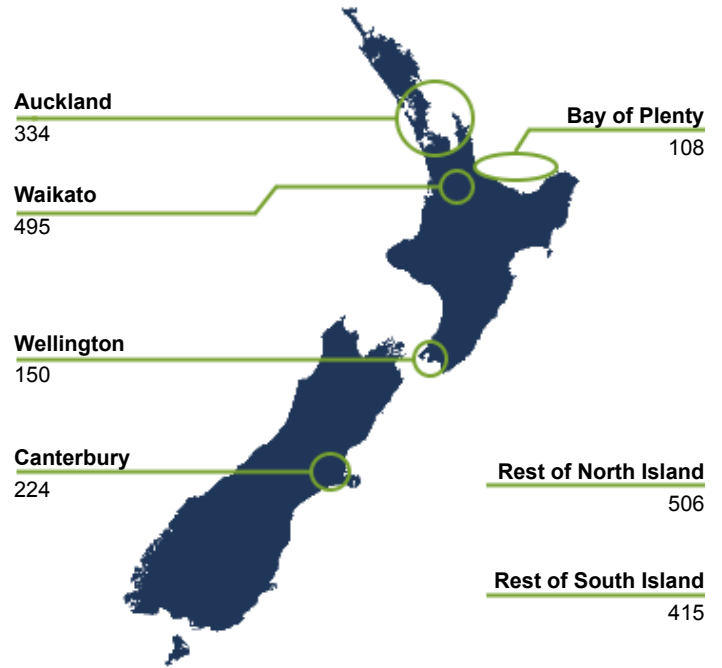

## NEW ZEALAND

How many people worked in the sector in 2023?

### 2,232 filled jobs

0.08% of 2,753,601 in New Zealand

What regions do people work in?

CHANGE P.A	2018-2023	2024-2029
Quarrying	2.1%	0.3%
Total New Zealand	2.0%	1.2%

How many businesses were in the sector in 2023?

### 366 business units

0.06% of 641,529 in New Zealand

What were the top 5 occupations in 2023?

## NEW ZEALAND