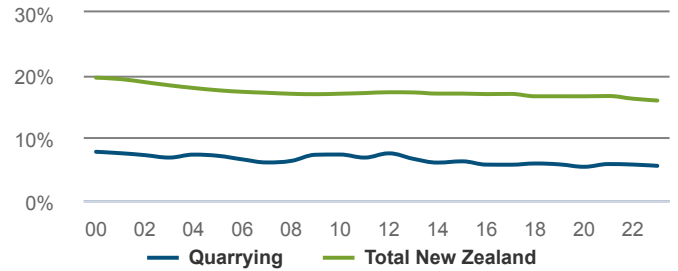

Quarrying

NEW ZEALAND

How many people were self-employed in 2023?

123 Self-employed

Workers in the Quarrying are less likely to be self-employed than workers in New Zealand as a whole.

5.5% self-employment rate
Total New Zealand: 15.9%