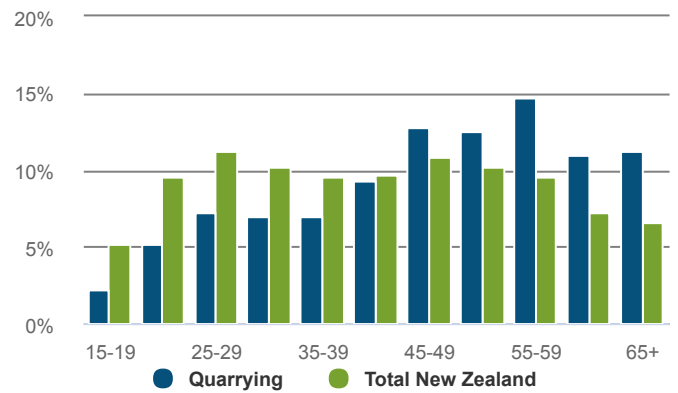

### How many people were self-employed in 2023?

**123 Self-employed**

Workers in the Quarrying are less likely to be self-employed than workers in New Zealand as a whole.

**5.5% self-employment rate**  
**Total New Zealand: 15.9%**

### How productive was the sector in 2023?

**\$150m GDP**

**0% of New Zealand GDP**

CHANGE P.A	2018-2023	2013-2023
<b>Quarrying</b>	<b>-4.9%</b>	<b>-1.2%</b>
Total New Zealand	2.7%	3.1%

**\$68,778 GDP/FTE**

### What was the age profile of workers in 2018?