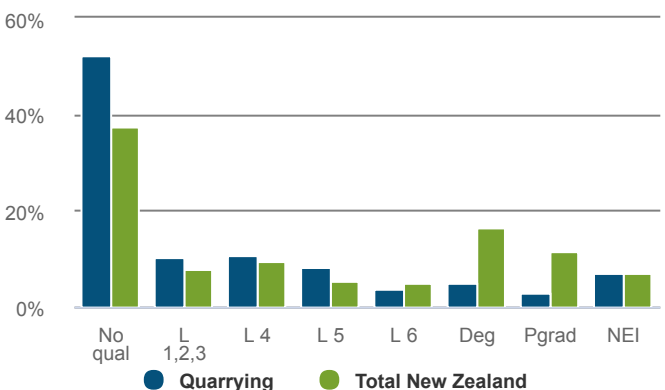

What were the workers highest (post school) quals in 2018?