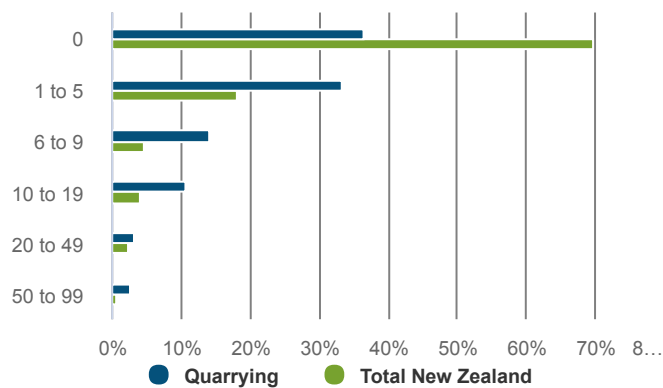

## NEW ZEALAND

How many people worked in the sector in 2023?

### 2,232 filled jobs

0.08% of 2,753,601 in New Zealand

What regions do people work in?

CHANGE P.A	2018-2023	2024-2029
Quarrying	2.1%	0.3%
Total New Zealand	2.0%	1.2%

How many businesses were in the sector in 2023?

### 366 business units

0.06% of 641,529 in New Zealand

What were the top 5 occupations in 2023?

### 797 jobs: top 5 occupations

35.7% of total Quarrying in New Zealand

OCCUPATION	LEVEL 2023	CHANGE	
		18-23	24-29 (F)
Mining Support Worker	242	1.6%	-0.5%
Production Manager (Mining)	174	1.6%	-0.5%
Truck Driver (General)	169	-0.6%	-2.6%
Labourers nec	117	2.7%	0.5%
Loader Operator	94	1.0%	-0.8%