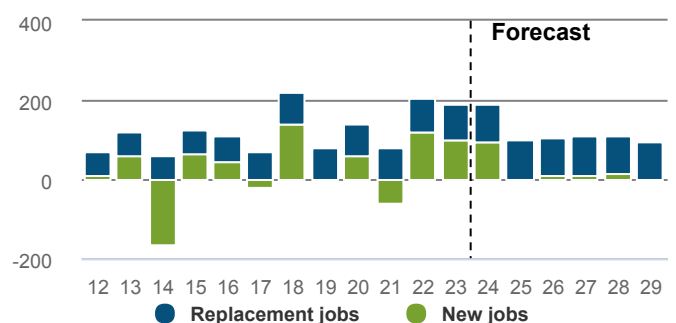

### 797 jobs: top 5 occupations

35.7% of total Quarrying in New Zealand

OCCUPATION	LEVEL 2023	CHANGE	
		18-23	24-29 (F)
Mining Support Worker	242	1.6%	-0.5%
Production Manager (Mining)	174	1.6%	-0.5%
Truck Driver (General)	169	-0.6%	-2.6%
Labourers nec	117	2.7%	0.5%
Loader Operator	94	1.0%	-0.8%

How many people are likely to be in new roles in the sector between now and 2029?

### 702 Total job openings

Total New Zealand: 988,630

Total job openings (2024-2029) consists of:

- New jobs: 126
- Net Replacement job openings: 576

New job openings come from growth in total employment. Replacement job openings estimate individuals leaving an occupation (eg, retirement), net of individuals entering an occupation (eg, returning from parental leave).